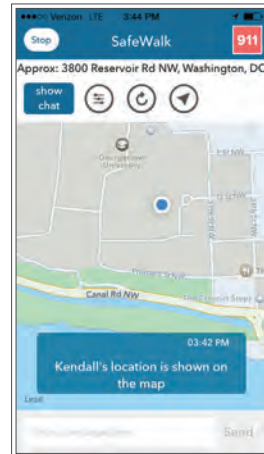

# Walk your friends home with SafeWalk

- A feature of the Wheaton LiveSafe App -

**Invite friends and family to see your location on a map.**

Give them peace of mind by letting them know when you make it to your destination safely.

**Once you invite a friend, you can chat with them while you walk.**

Let them know if you see something suspicious or just chat about your day.

**Call 911 directly from the app if you see something suspicious.**

The police will immediately know your location and can send help.

WheatonCollege