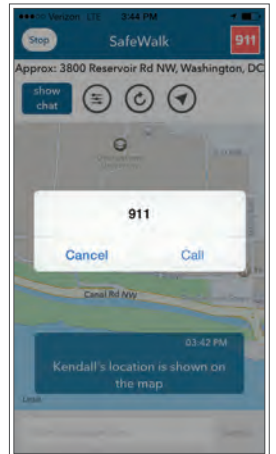

# Walk your friends home with SafeWalk

- A feature of the Wheaton LiveSafe App -

**Invite friends and family to see your location on a map.**

Give them peace of mind by letting them know when you make it to your destination safely.

**Once you invite a friend, you can chat with them while you walk.**

Let them know if you see something suspicious or just chat about your day.

**Call 911 directly from the app if you see something suspicious.**

The police will immediately know your location and can send help.

WheatonCollege