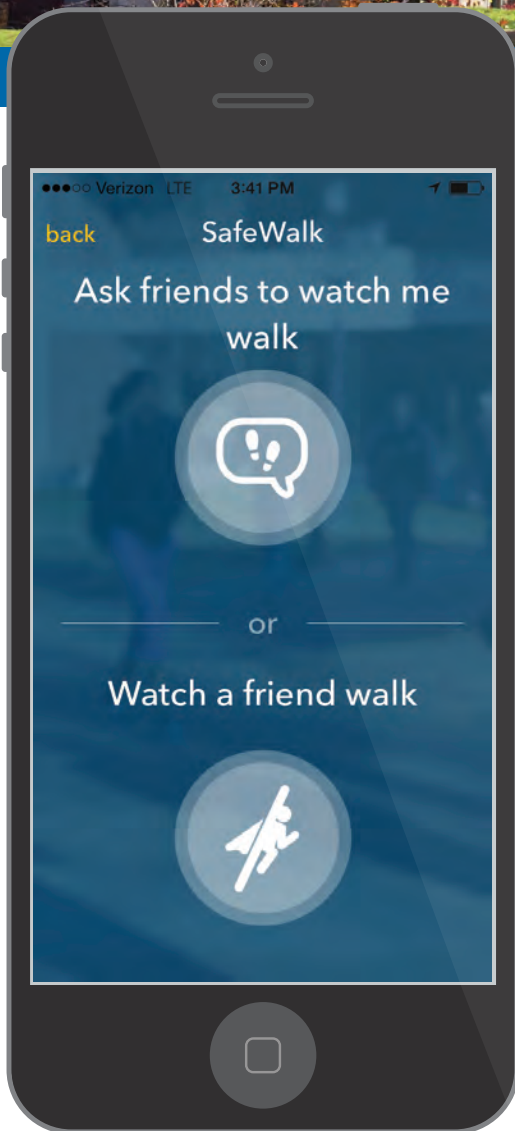

# Walk your friends home with SafeWalk

- A feature of the Wheaton LiveSafe App -

**Invite friends and family to see your location on a map.**

Give them peace of mind by letting them know when you make it to your destination safely.

**Once you invite a friend, you can chat with them while you walk.**

Let them know if you see something suspicious or just chat about your day.

**Call 911 directly from the app if you see something suspicious.**

The police will immediately know your location and can send help.

WheatonCollege