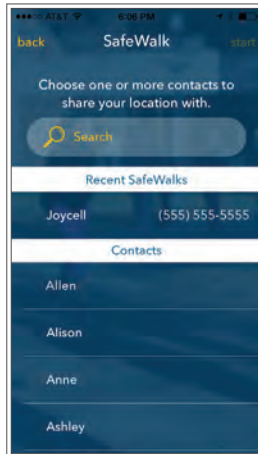

# Walk your friends home with SafeWalk

- A feature of the Wheaton LiveSafe App -

**Invite friends and family to see your location on a map.**

Give them peace of mind by letting them know when you make it to your destination safely.

**Once you invite a friend, you can chat with them while you walk.**

Let them know if you see something suspicious or just chat about your day.

**Call 911 directly from the app if you see something suspicious.**