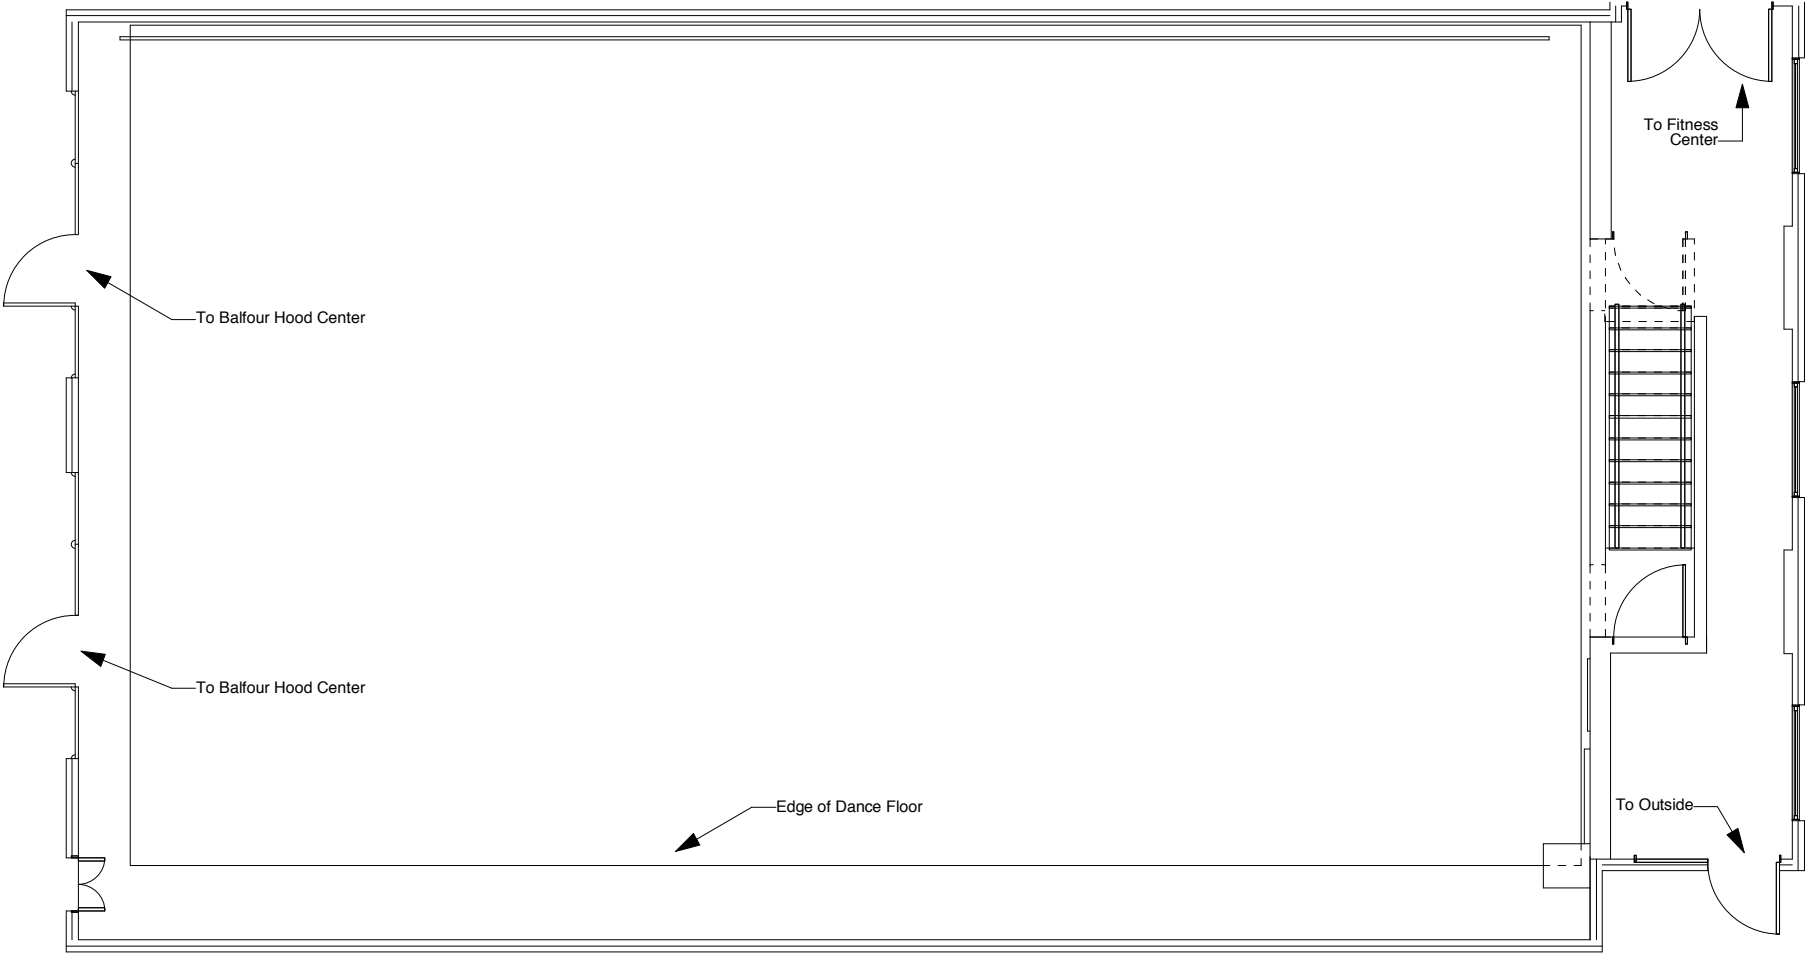

ELLISON DANCE STUDIO	
WHEATON COLLEGE	
NORTON, MASSACHUSETTS	
GROUND PLAN	
DATE: 9.25.2009	SCALE: 1/4" = 1' 0"

- General Notes**
1. Overall room dimensions: 38' x 63'
  2. Overall dance floor dimensions: 35' x 60'