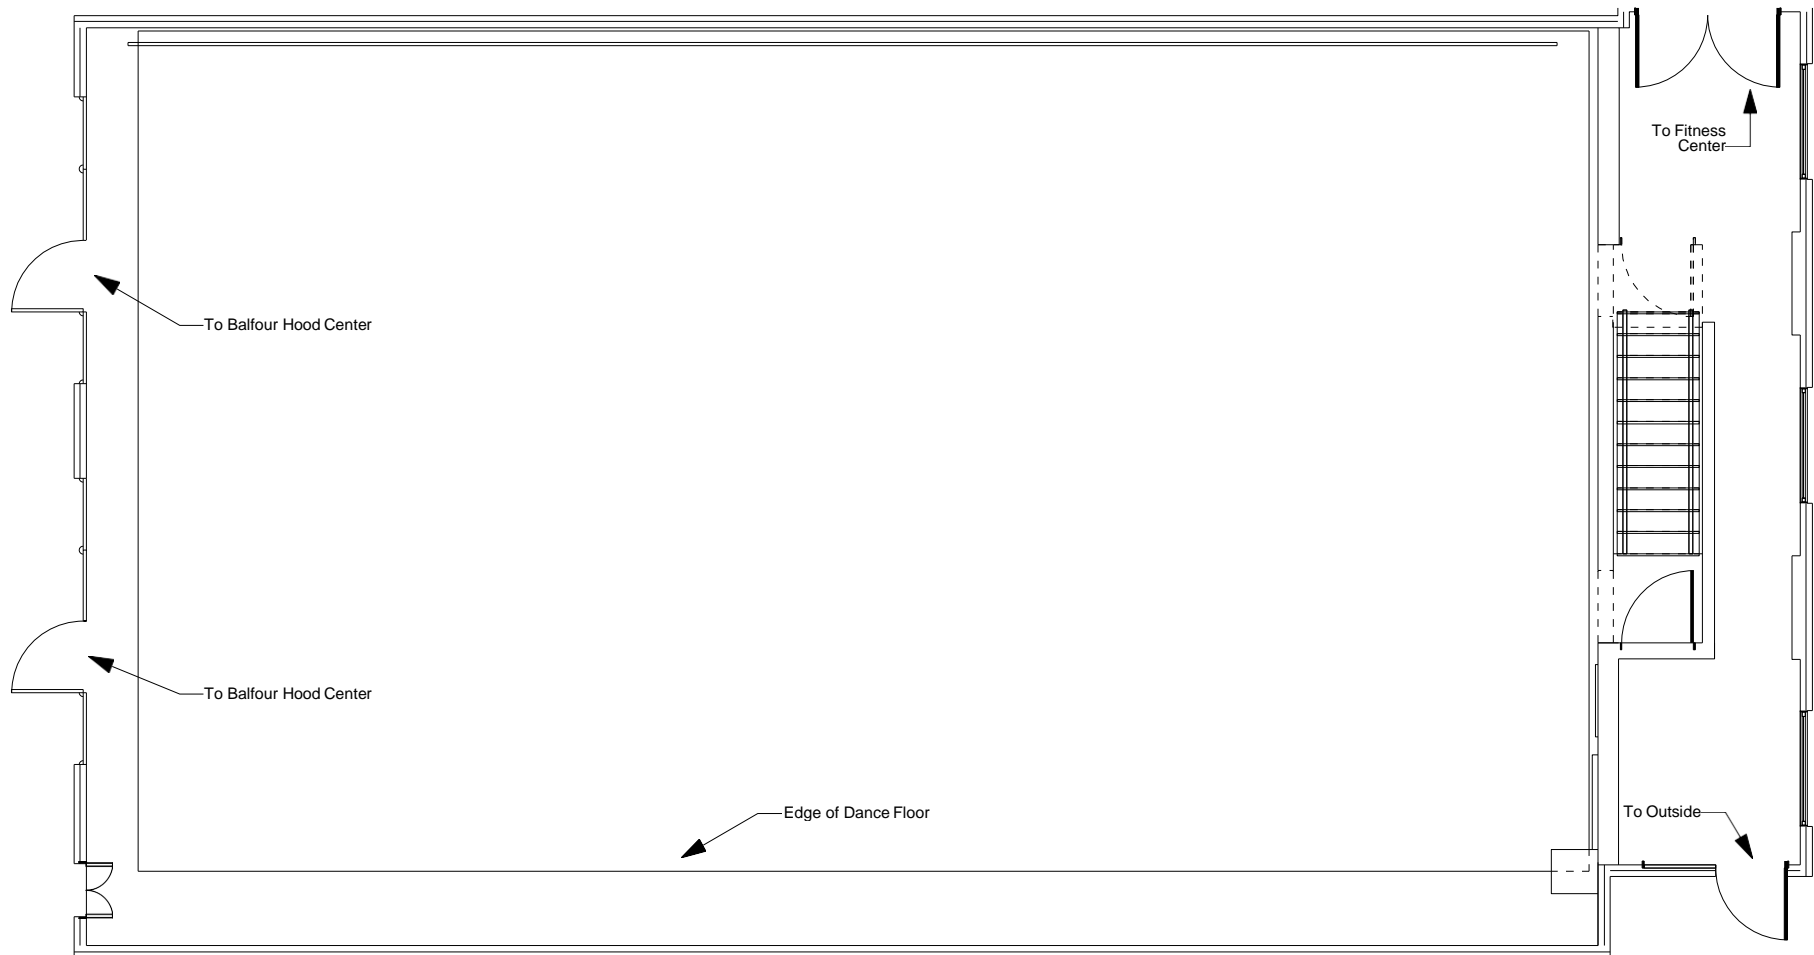

Ellison Dance Studio Ground Plan

Wheaton College, Norton, Massachusetts

Date: 9.25.2009

Scale: 1/4" = 1' 0"

General Notes

1. Overall room dimensions: 38' x 63'
2. Overall dance floor dimensions: 35' x 60'